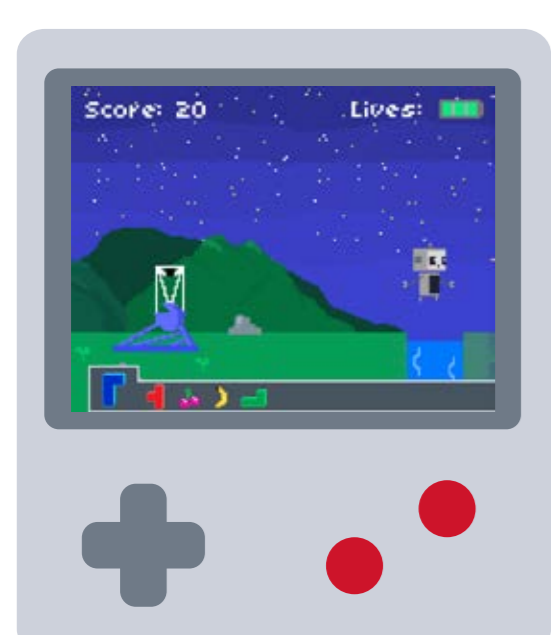

Serol's Cosmic Explorers

Explore the Universe using Las Cumbres Observatory's robotic telescopes

Our friendly robot Serol helps users to explore space using LCO's robotic telescopes. Users have the opportunity to observe and learn about a host of cosmic wonders, from the Moon and planets in our Solar System to galaxies millions of light years away.

Who is Serol?

Serol is the autonomous robotic scheduler for Las Cumbres Observatory. Serol takes all the requests from astronomers, teachers and school kids around the world, and efficiently schedules them to be taken by the LCO telescope network.

Join here!

For children and adults from 8 years and up, for free!

How it works

- 3 Missions with multiple challenges in each

- Make observations of various objects and analyse them through simple question prompts

- Earn a new badge after completing each challenge

Robotic Telescopes

By simplifying the use of robotic telescopes, Serol allows anyone to become an astronomer

Ownership

You choose what to observe. We never send you a picture taken by someone else

Science

With Serol, you will learn about the different types of objects in space, and analyse your own pictures of them

Explore further with...

Animated educational videos

Serol's Cosmic Adventures are a series of hand-drawn animations exploring how LCO works and other astronomy topics.

Classroom resources

Explore space further with our selection of educational activities and workshops related to Serol.

Computer game

Help Serol collect observing requests and deliver them to LCO in Dark Sky Dash, a platform video game.

Build your own

Make your own Serol from card or paper. If you have a 3D printer, you can print out your own Serol or your own model of an LCO 0.4-meter telescope.